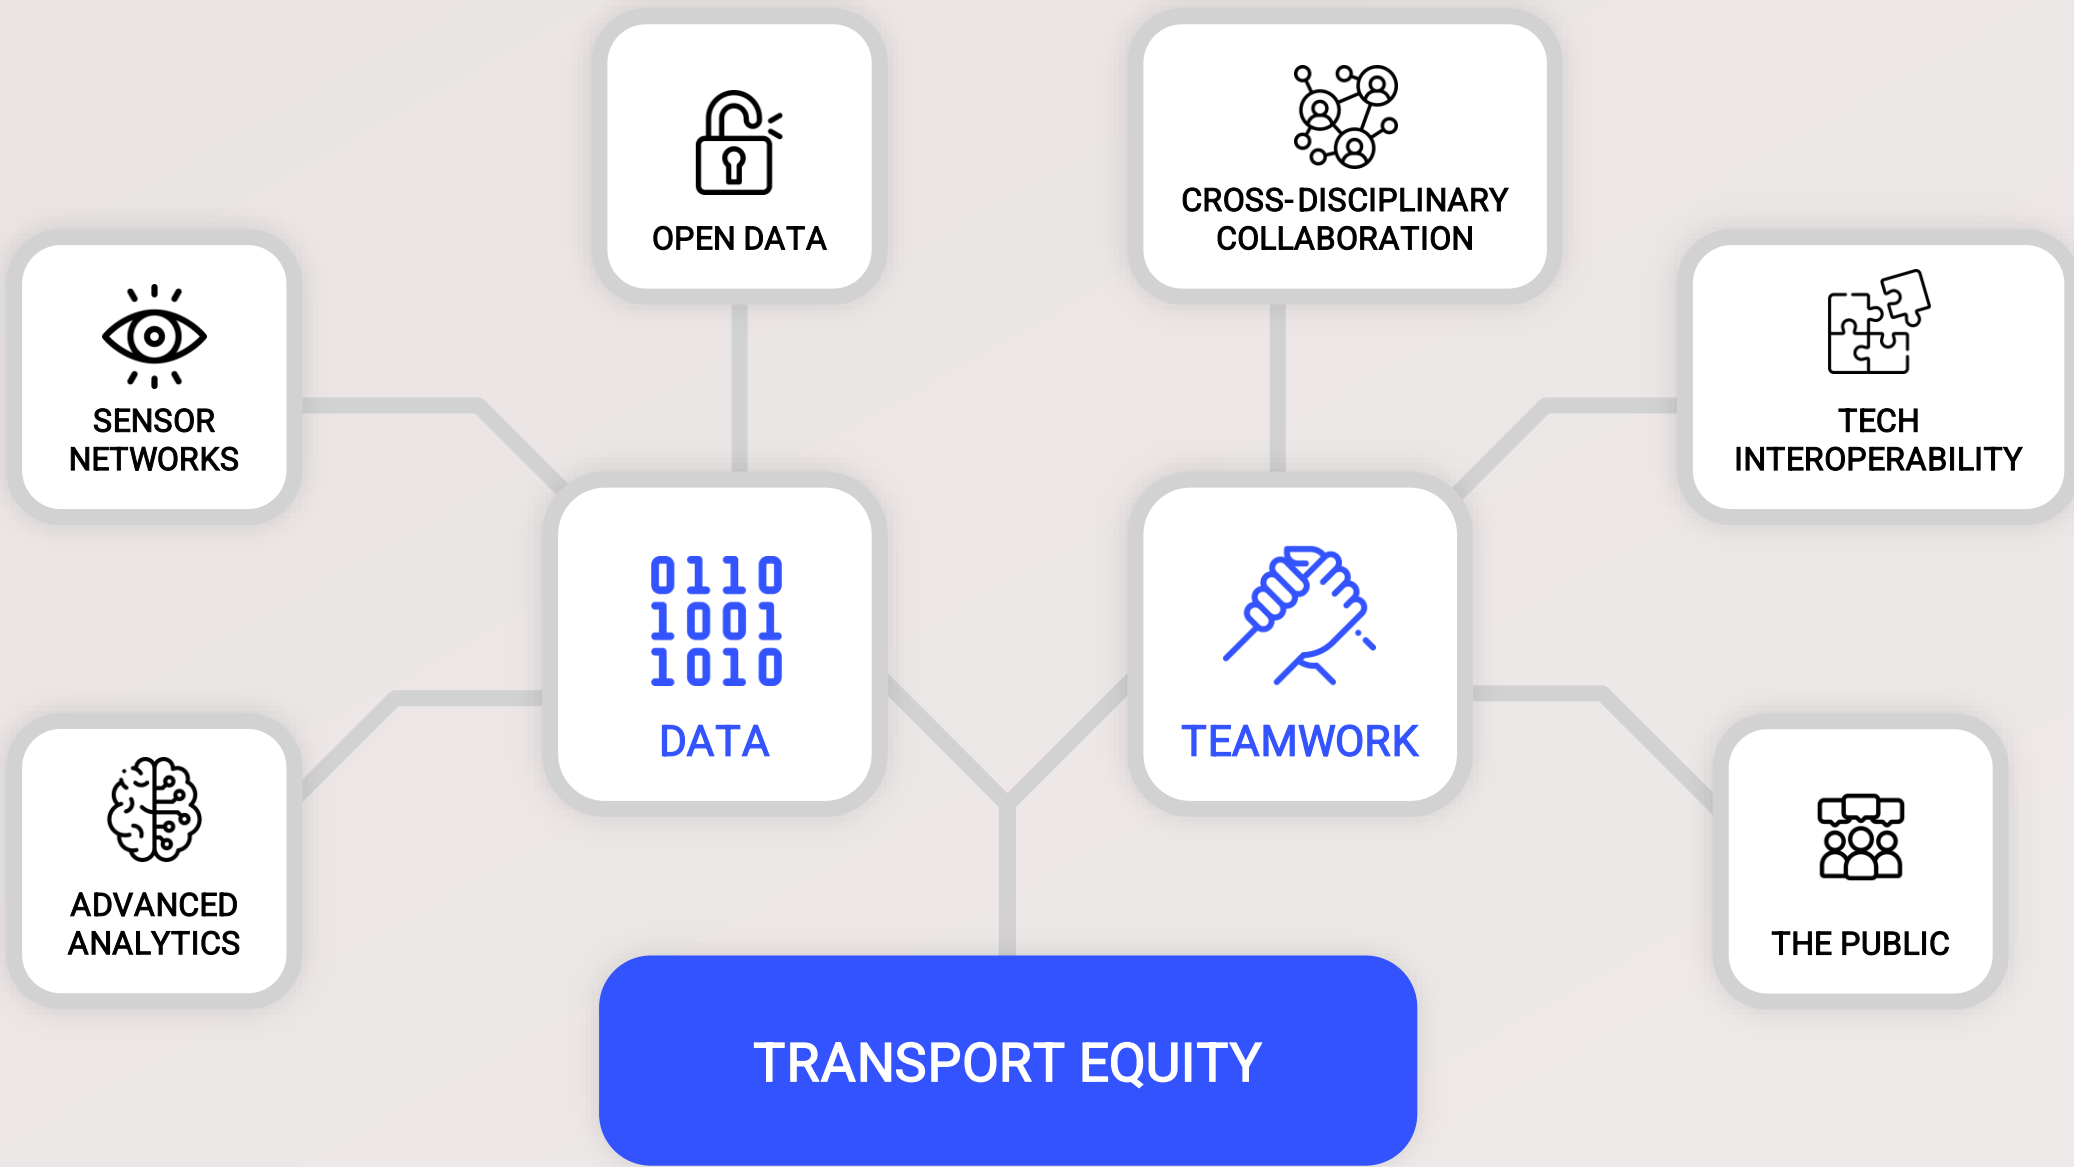

# DATA + TEAMWORK

OUR KEYS TO TRANSPORT EQUITY

SMASH  
DELTA®

**SYDNEY AS A  
SMART CITY**

**HEALTH  
EXPLORER**

**30-MINUTE CITY**

**RESPONSIBLE  
COMPUTER  
VISION**

**SMASH  
DELTA<sup>®</sup>**