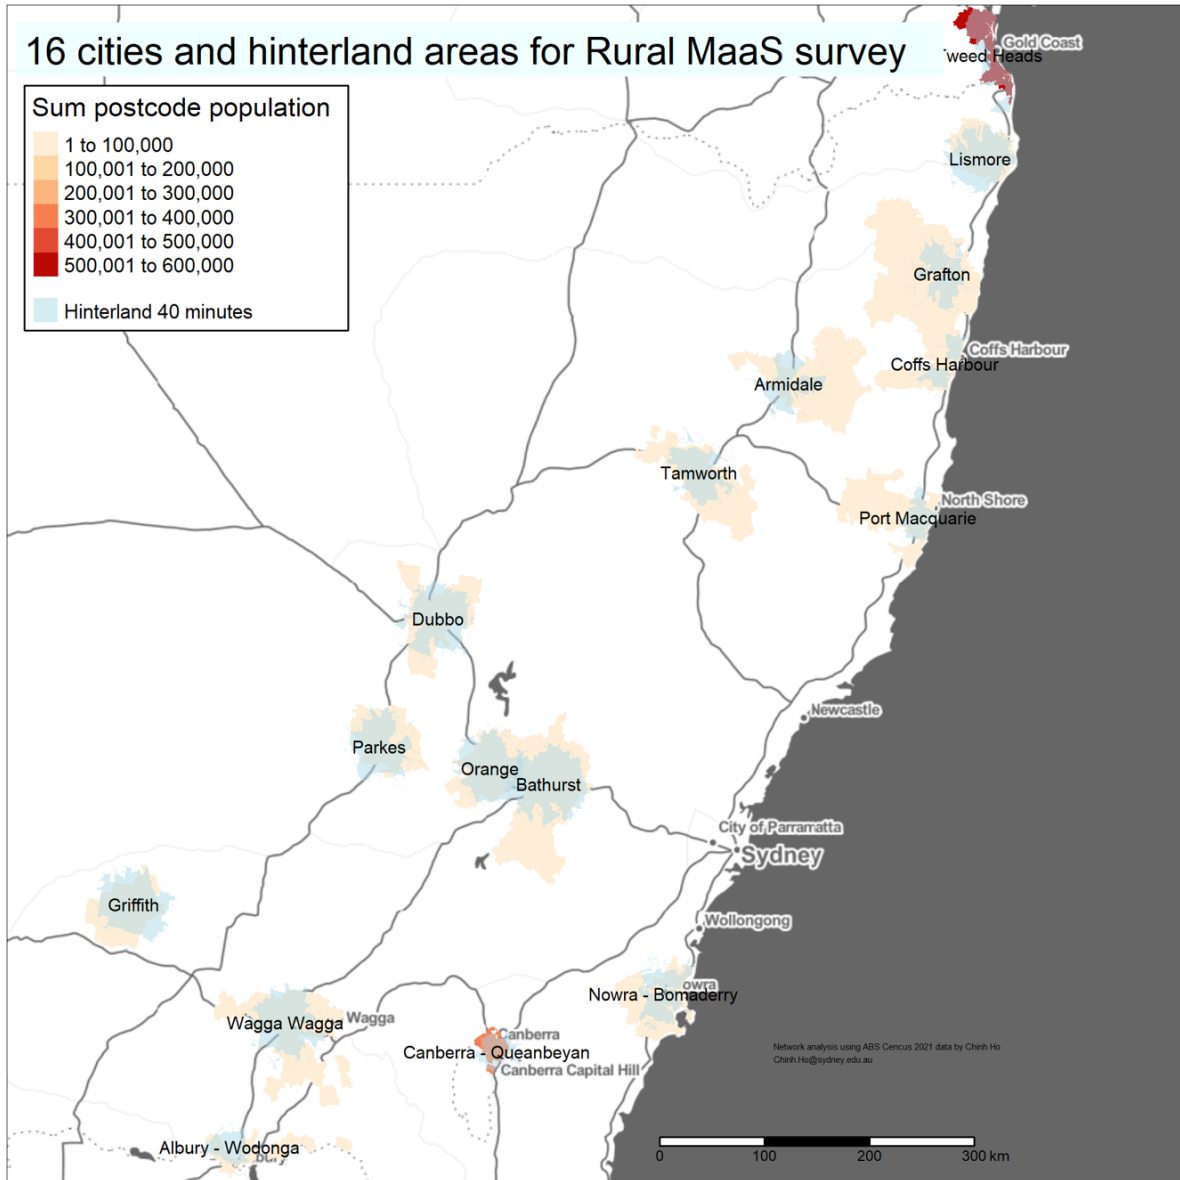

## Annex 2.B

### List of 16 Regional Cities and expected sample

**Table B1. 16 Regional Cities and expected sample**

Region	Regional Cities	Expected sample
North NSW	Tweed Heads	777
	Lismore	
	Grafton	
	Coffs Harbour	
	Armidale	
	Tamworth	
	Port Macquarie	
Northwest NSW	Dubbo	122
	Parkes	
	Bathurst	
	Orange	
South/southwest NSW	Nowra- Bomaderry	432
	Queanbeyan - Canberra	
	Griffith	
	Wagga Wagga	
	Albury-Wodonga	
<b>Total</b>		<b>1,331</b>

**Table B2. 16 Regional Cities recruitment plan**

Project Audience	Option
18+ Australians – Regional	1
The number of Respondents	1,331
Length of Survey	15-20 mins
Incidence Rate (IR)	75%

**Figure. B1 Regional Cities for the online survey**