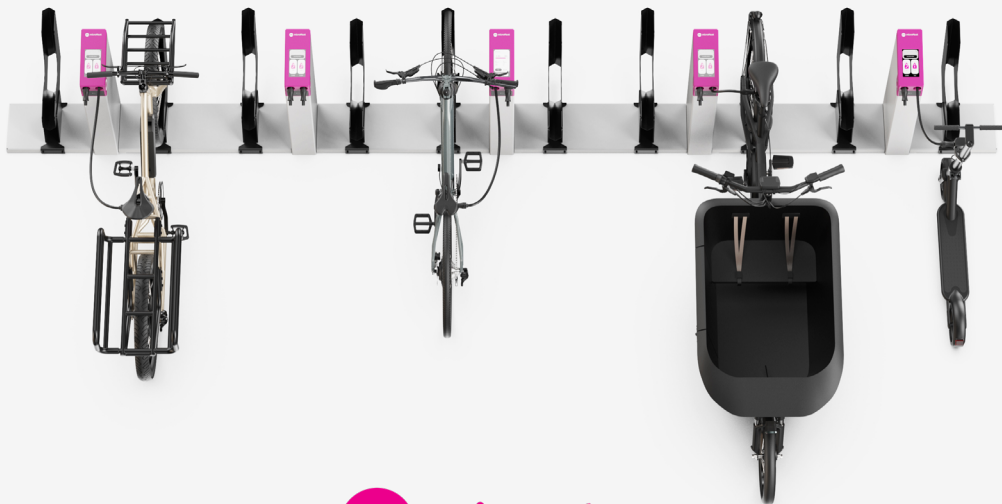

oneDock

many rides

by  microFleet

Fit a OneDock adapter to any light electric vehicle in 5 minutes to enable:

- auto locking
- safe charging
- GPS tracking
- motion alert
- head or tail light
- rent and share
- fleet dashboard
- mobile app